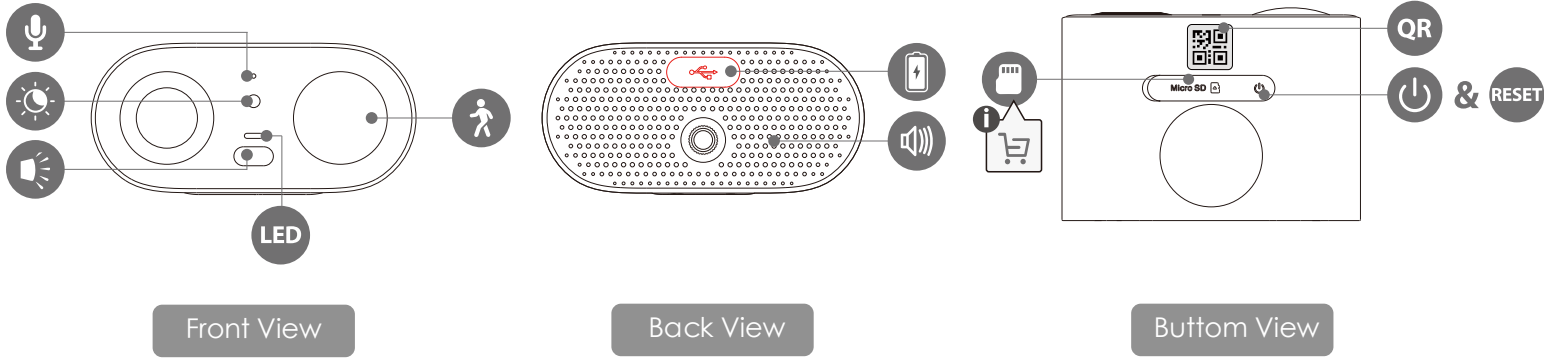

Specifications

Camera

1/2.8" Progressive CMOS
3MP(2304*1296)
Night Vision: 15m(49ft) Distance
2.8mm Fixed Lens, Max. Aperture F2.0
Field of View : 98° (H), 54° (V), 121° (D)
5000mAh Rechargeable Battery

Video & Audio

Video Compression : H.264&H.265
Up to 15fps Frame Rate
8x Digital Zoom
Two-way Audio

Notice Management

Motion Detection
Human Detection
Configurable Region
Work mode

Storage

Local Storage: SD Card (Up to 256GB)
Cloud Storage: Imou Subscription Plan
Record, view, and save events in your Imou app with a 31 day trial of the Imou Subscription Plan.

Network

Wi-Fi:IEEE802.11b/g/n,50m Open Field
Imou App: iOS, Android

Auxiliary Interface

Built-in Mic & Speaker
Power on / off / Reset Button
SD Card Slot
Type-C

General

DC 5V 2A Power / Imou Solar Panel Supply
Power Consumption:<2.06W
Operating Temperature:-20°C~+50°C (-4°F~122°F)
Charging Temperature:-0°C~+45°C (32°F~112°F)
Camera Dimensions: 88 × 63 × 41 mm (3.46 × 2.48 × 1.61 inch)
Camera Weight: 180g (0.40 lb)
MSDS、CE、Alexa

What's in the box

- 1x Camera
- 1x Mounting Bracket
- 1x Install stickers
- 1x TypeC Cable
- 1x Quick Start Guide
- 1x Screw Mounting Base
- 1x Sticky Plate
- 1x Screw and Wall Anchor pack